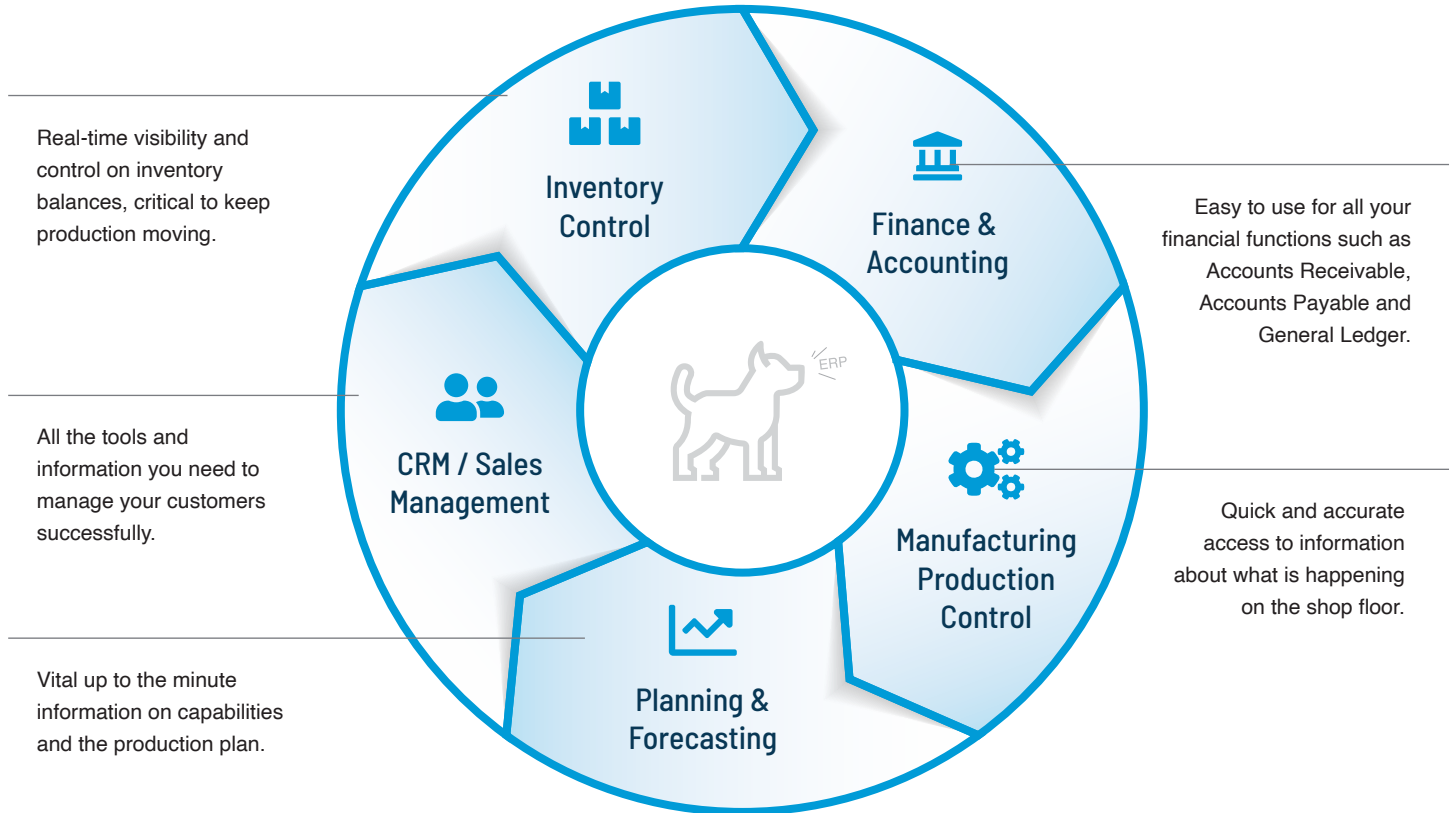

# Scalable ERP Solution For Manufacturers & Distributors

**Are your current systems hindering your productivity and growth?** Rover ERP is a complete operations, accounting, and inventory control solution for manufacturers and distributors. With powerful features geared to your industry, a lower overall cost, and superior service, we are ready to help your business grow.

## Superior Service

Rover is by your side and ready to grow with you. You'll have immediate access to our expert team to help implement improvements and new features as your business evolves. We are proud to have many life-long customers.

# Complete Solution For Manufacturers and Distributors

All the features of Rover ERP play together in perfect harmony giving you one source of truth for the customer life cycle. This will help eliminate the need to maintain the same data in multiple spots and dramatically increase efficiency throughout your entire company.